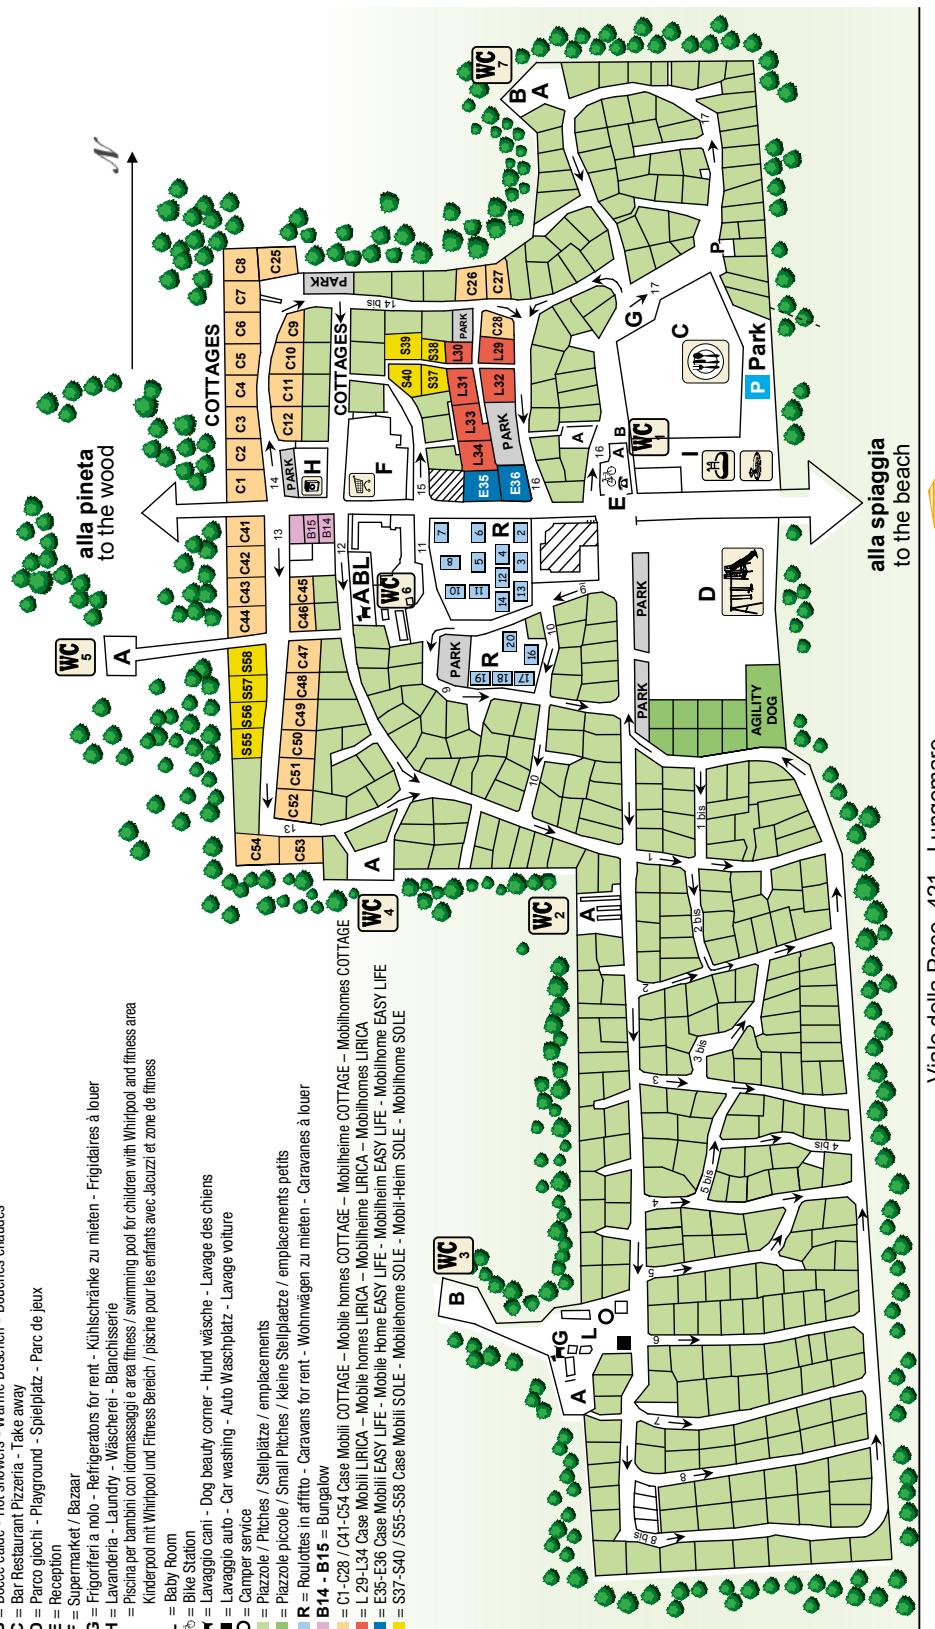

Viale della Pace, 421 - Lungomare

Tariffe - Preise - Prix - Prices

Camping		14/04 - 28/05 27/08 - 15/09	28/05 - 25/06	25/06 - 06/08 21/08 - 27/08	06/08 - 21/08
ADULTI - adults - Erwachsene - adultes		€ 5,40	€ 7,60	€ 9,00	€ 10,50
BAMBINI - children - Kinder - enfants	0 - 3 anni non compiuti / 0 - 3 yrs old, not ended 3 - 7 anni non compiuti / 3 - 7 yrs old, not ended	gratis € 3,60	gratis € 4,60	gratis € 5,70	gratis € 6,40
STANDARD BOX	CARAVAN + CAMPER + TENDA	€ 11,10	€ 12,60	€ 13,80	€ 16,50
EXTRA	CORRENTE ELETTRICA + 2 A (= 6 A) / +2 A extra power / +2 A extra Strom / électricité en plus (+2 A)	€ 2,00	€ 2,00	€ 2,00	€ 2,00
BOX	TENDA PICCOLA	€ 6,60	€ 7,40	€ 8,80	€ 9,80
LARGE BOX	TENDA + CARAVAN + CAMPER	€ 11,10	€ 15,90	€ 18,90	€ 22,10
EXTRA	CORRENTE ELETTRICA + 4 A (= 10 A) / +4 A extra power / +4 A extra Strom / électricité en plus (+4 A)	€ 4,00	€ 4,00	€ 4,00	€ 4,00
EXTRA	MOTOCICLI	€ 2,60	€ 2,80	€ 3,10	€ 3,50
EXTRA	CANE 2°	€ 2,40	€ 2,80	€ 3,80	€ 4,90
EXTRA	2° AUTO	€ 6,00	€ 7,00	€ 9,00	€ 9,00
VISITATORI	BAMBINI GRATIS eccetto 06/08 - 21/08	€ 5,40	€ 7,60	€ 9,00	€ 10,50
EXTRA	NOLO CELLETTA FRIGO / refrigerator for rent / Kühlschrank zu mieten / frigo à louer	€ 2,00	€ 2,00	€ 2,00	€ 2,00
ROULOTTE O TENDA DISABITATA (in piazzola standard)		€ 16,50	€ 19,90	€ 23,10	€ 35,90
DOCCE CALDE GRATIS free hot showers / Kostenlose warme Duschen douches chaudes gratuites		I prezzi non includono la tassa di soggiorno Prices do not include tourist tax Les prix ne comprennent pas la taxe de séjour Die Preise enthalten keine Kurtaxe		PARTENZA ENTRO LE H 13:00 Check-out before 1:00 p.m. / Abreise bis 13:00 Uhr / Départ avant 13:00 heures	
IVA 10% compresa / VAT 10% included / MWST 10% inbegriffen / TVA 10% comprise.					
PRENOTAZIONE PIAZZOLA	- BOX STANDARD: minimo 7 notti				
SALDO (del periodo prenotato, anche se non totalmente usufruito): ALL'ARRIVO	- BOX LARGE: minimo 7 notti // arrivi tra il 06.08 ed il 21.08 minimo 14 notti				
BOOKING CONDITIONS	- STANDARD PITCH: minimum 7 nights				
PAYMENT (of the booked period, even if not fully enjoyed): ON ARRIVAL	- LARGE PITCH: minimum 7 nights // arrival between 06.08 and 21.08 min. 14 nights				
STELLPLATZRESERVIERUNG	- STANDARD BOX: minimum 7 Nächte				
ZAHUNG (des gebuchten Zeitraum, auch wenn nicht benutzt): BEI DER ANKUNFT	- LARGE BOX: minimum 7 Nächte // Ankunft zwischen 06.08 und 21.08 min. 14 Nächte				
RESERVATION DES EMPLACEMENTS	- EMPLACEMENT STANDARD: min 7 nuits				
REGLEMENT de la période réservée (même en cas d'arrivée en retard ou de départ en avance): A L'ARRIVEE	- EMPLACEMENT LARGE: min 7 nuits // Arrivée entre le 06.08 et le 21.08 min. 14 nuits				
1 - AUTO IN PIAZZOLA - CAR ON THE PITCH - AUTO AM PLATZ - VOITURE DANS L'EMPLACEMENT					
2 - I cani devono essere muniti di libretto sanitario / Dogs must have sanitary condition certificate / Die Hunde sollen das Gesundheitsbuch haben / Les chiens doivent avoir le certificat sanitaire