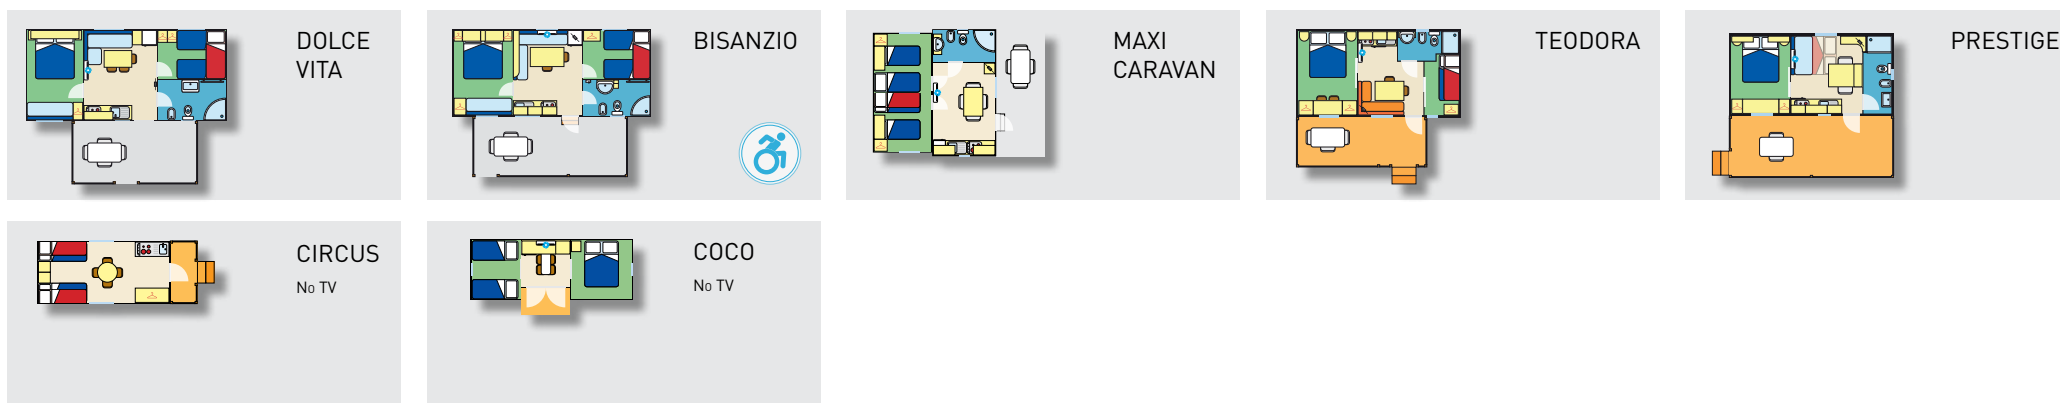

* BEACH SERVICE: 1 SUNUMBRELLA + 2 SUNBEDS INCLUDED IN THE PRICE

CAMPING

PRICES PER NIGHT
TOURIST TAX NOT INCLUDED

DEPARTURE: WITHIN 12 AM	LOW season 19/04 - 18/05 31/08 - 16/09	MID season 18/05 - 22/06 24/08 - 31/08	HIGH season 22/06 - 20/07 17/08 - 24/08	VERY HIGH season 20/07-17/08
PERSON	€ 5,30	€ 6,60	€ 8,50	€ 10,20
CHILD 0-3 years	free	free	free	free
CHILD 3-8 years	€ 3,50	€ 4,30	€ 5,20	€ 5,70
PITCH	€ 11,00	€ 12,40	€ 15,00	€ 17,50
TENT (2 places) or 2nd TENT	€ 6,50	€ 7,50	€ 9,00	€ 10,80
MOTOR-BIKE	€ 3,40	€ 3,50	€ 4,00	€ 4,00
PITCH (occupied but uninhabited)	€ 16,30	€ 19,00	€ 23,50	€ 37,90
VISITORS (8 AM-11 PM)	€ 3,60⁽¹⁾	€ 5,20	€ 6,60	€ 8,00

⁽¹⁾ ONLY ON SATURDAYS, SUNDAYS AND BANKHOLIDAYS

CAMPSITE CONTRACTS

APRIL-MAY	€ 340,00
JUNE	€ 570,00
MAY-JUNE	€ 790,00

Monthly additional person € 100,00
Monthly additional child 3-8 years € 55,00

The above mentioned prices include:
4 not interchangeable persons, 1 tent or 1 caravan or 1 Camper van, 1 car in the pitch, electricity, hot shower, Rc and fire insurance, VAT 10%.