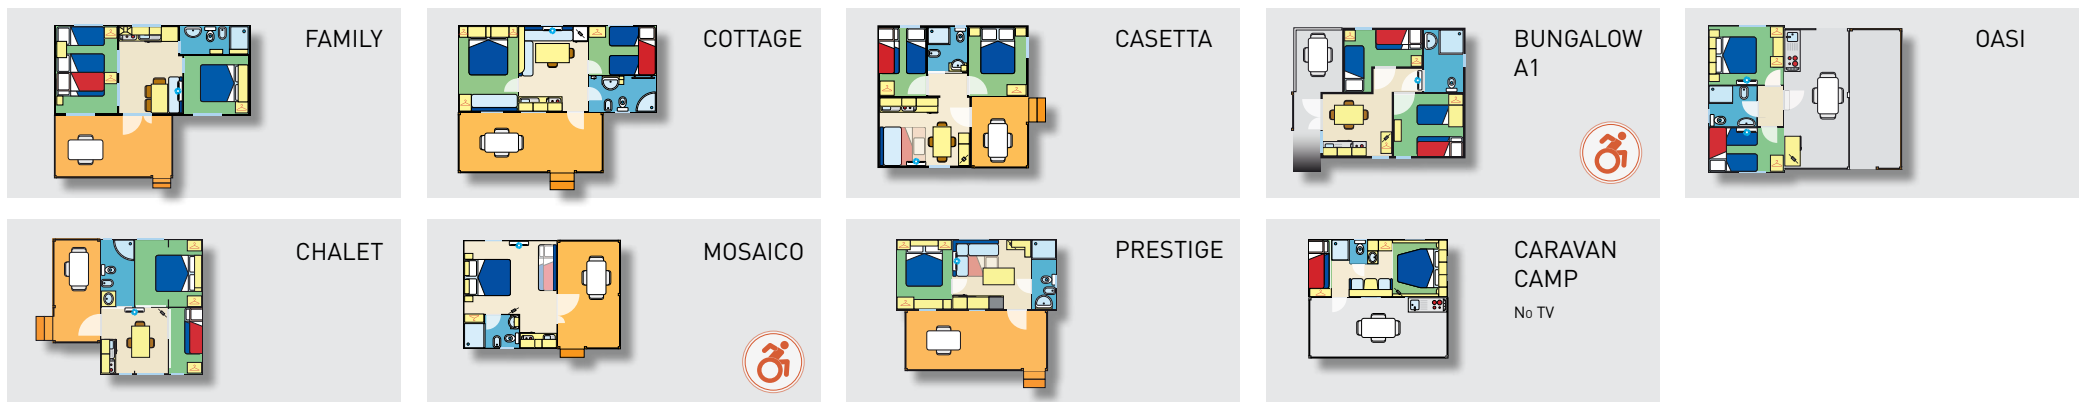

CAMPING

PRICES PER NIGHT
TOURIST TAX NOT INCLUDED

DEPARTURE: WITHIN 12 AM	LOW season 19/04 - 18/05 31/08 - 16/09	MID season 18/05 - 22/06 24/08 - 31/08	HIGH season 22/06 - 20/07 17/08 - 24/08	VERY HIGH season 20/07-17/08
PERSON	€ 5,20	€ 6,90	€ 8,70	€ 10,10
CHILD 0-3 years	free	free	free	free
CHILD 3-8 years	€ 3,50	€ 4,50	€ 5,20	€ 6,00
PITCH	€ 11,00	€ 12,70	€ 15,10	€ 17,40
TENT (2 places) or 2nd TENT	€ 6,50	€ 7,50	€ 9,50	€ 11,00
MOTOR-BIKE	€ 3,50	€ 3,60	€ 4,20	€ 4,20
PITCH (occupied but uninhabited)	€ 16,20	€ 19,60	€ 23,80	€ 37,60
VISITORS (8 AM-11 PM)	€ 3,70⁽¹⁾	€ 5,10	€ 6,60	€ 7,70

* BEACH SERVICE: 1 SUNUMBRELLA + 2 SUNBEDS INCLUDED IN THE PRICE

** ARRIVAL/DEPARTURE ON SUNDAYS

⁽¹⁾ ONLY ON SATURDAYS, SUNDAYS AND BANKHOLIDAYS

CAMPSITE CONTRACTS

APRIL-MAY	€ 340,00
JUNE	€ 560,00
MAY-JUNE	€ 770,00
JULY	€ 1.060,00

Monthly additional person € 100,00

Monthly additional child 3-8 years € 55,00

The above mentioned prices include:

4 not interchangeable persons, 1 tent or 1 caravan or 1 Camper van, 1 car in the pitch, electricity, hot shower, Rc and fire insurance, VAT 10%.