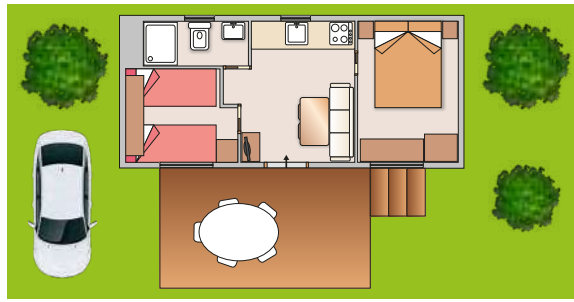

MOBILE HOMES

MODELLO	m²		
MAXI COMFORT M	21	2+3	1
EXTRA			

Con veranda in legno
With wooden veranda

	A			B		C		D	E
	08.04 - 26.05 10.09 - 26.09			26.05 - 03.06 03.09 - 10.09		03.06 - 02.07 27.08 - 03.09		02.07 - 09.07 20.08 - 27.08	09.07 - 20.08
	DA - AB - FROM			DA - AB - FROM		DA - AB - FROM			
NOTTE NACHT NIGHT	1	4	7	1	7	1	7	1	1
2 PERS	61,25	56,35	54,50	79,85	71,05	86,60	77,05	108,15	147,55
3 PERS	71,55	65,85	63,70	90,15	80,25	97,45	86,70	108,15	147,55
4 PERS	81,85	75,35	72,90	100,45	89,45	108,30	96,35	119,70	147,55
5 PERS	92,15	84,85	82,10	110,75	98,65	119,15	106,00	131,25	160,20

Prezzo per NOTTE - Price per NIGHT - Preise pro NACHT